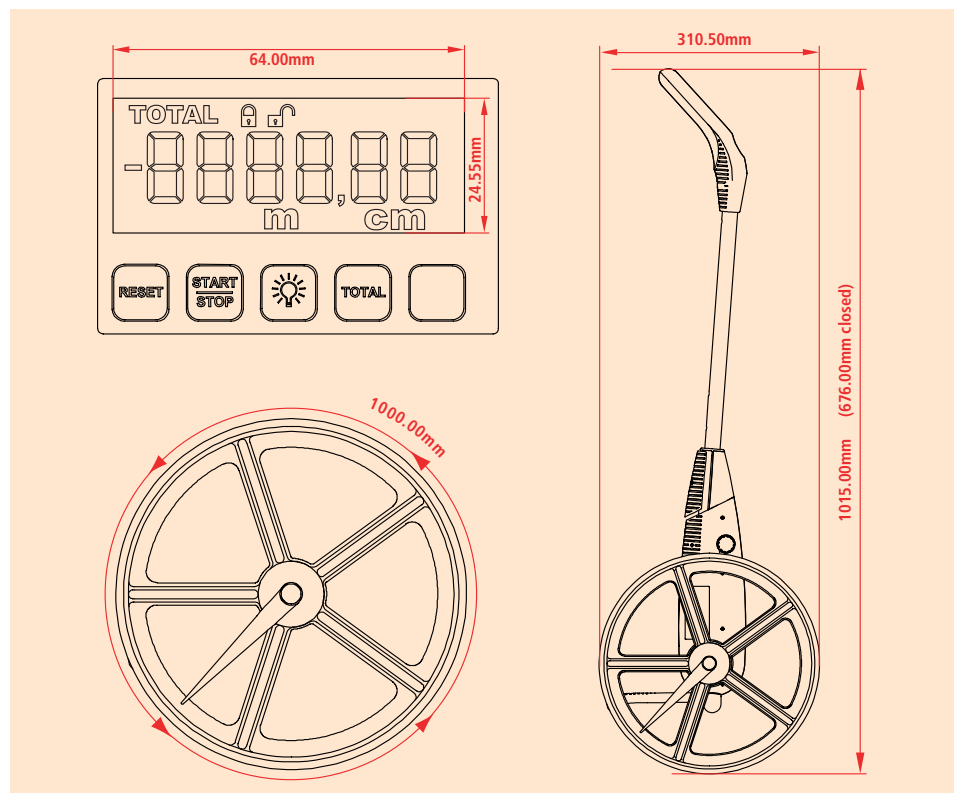

DIMENSIONS